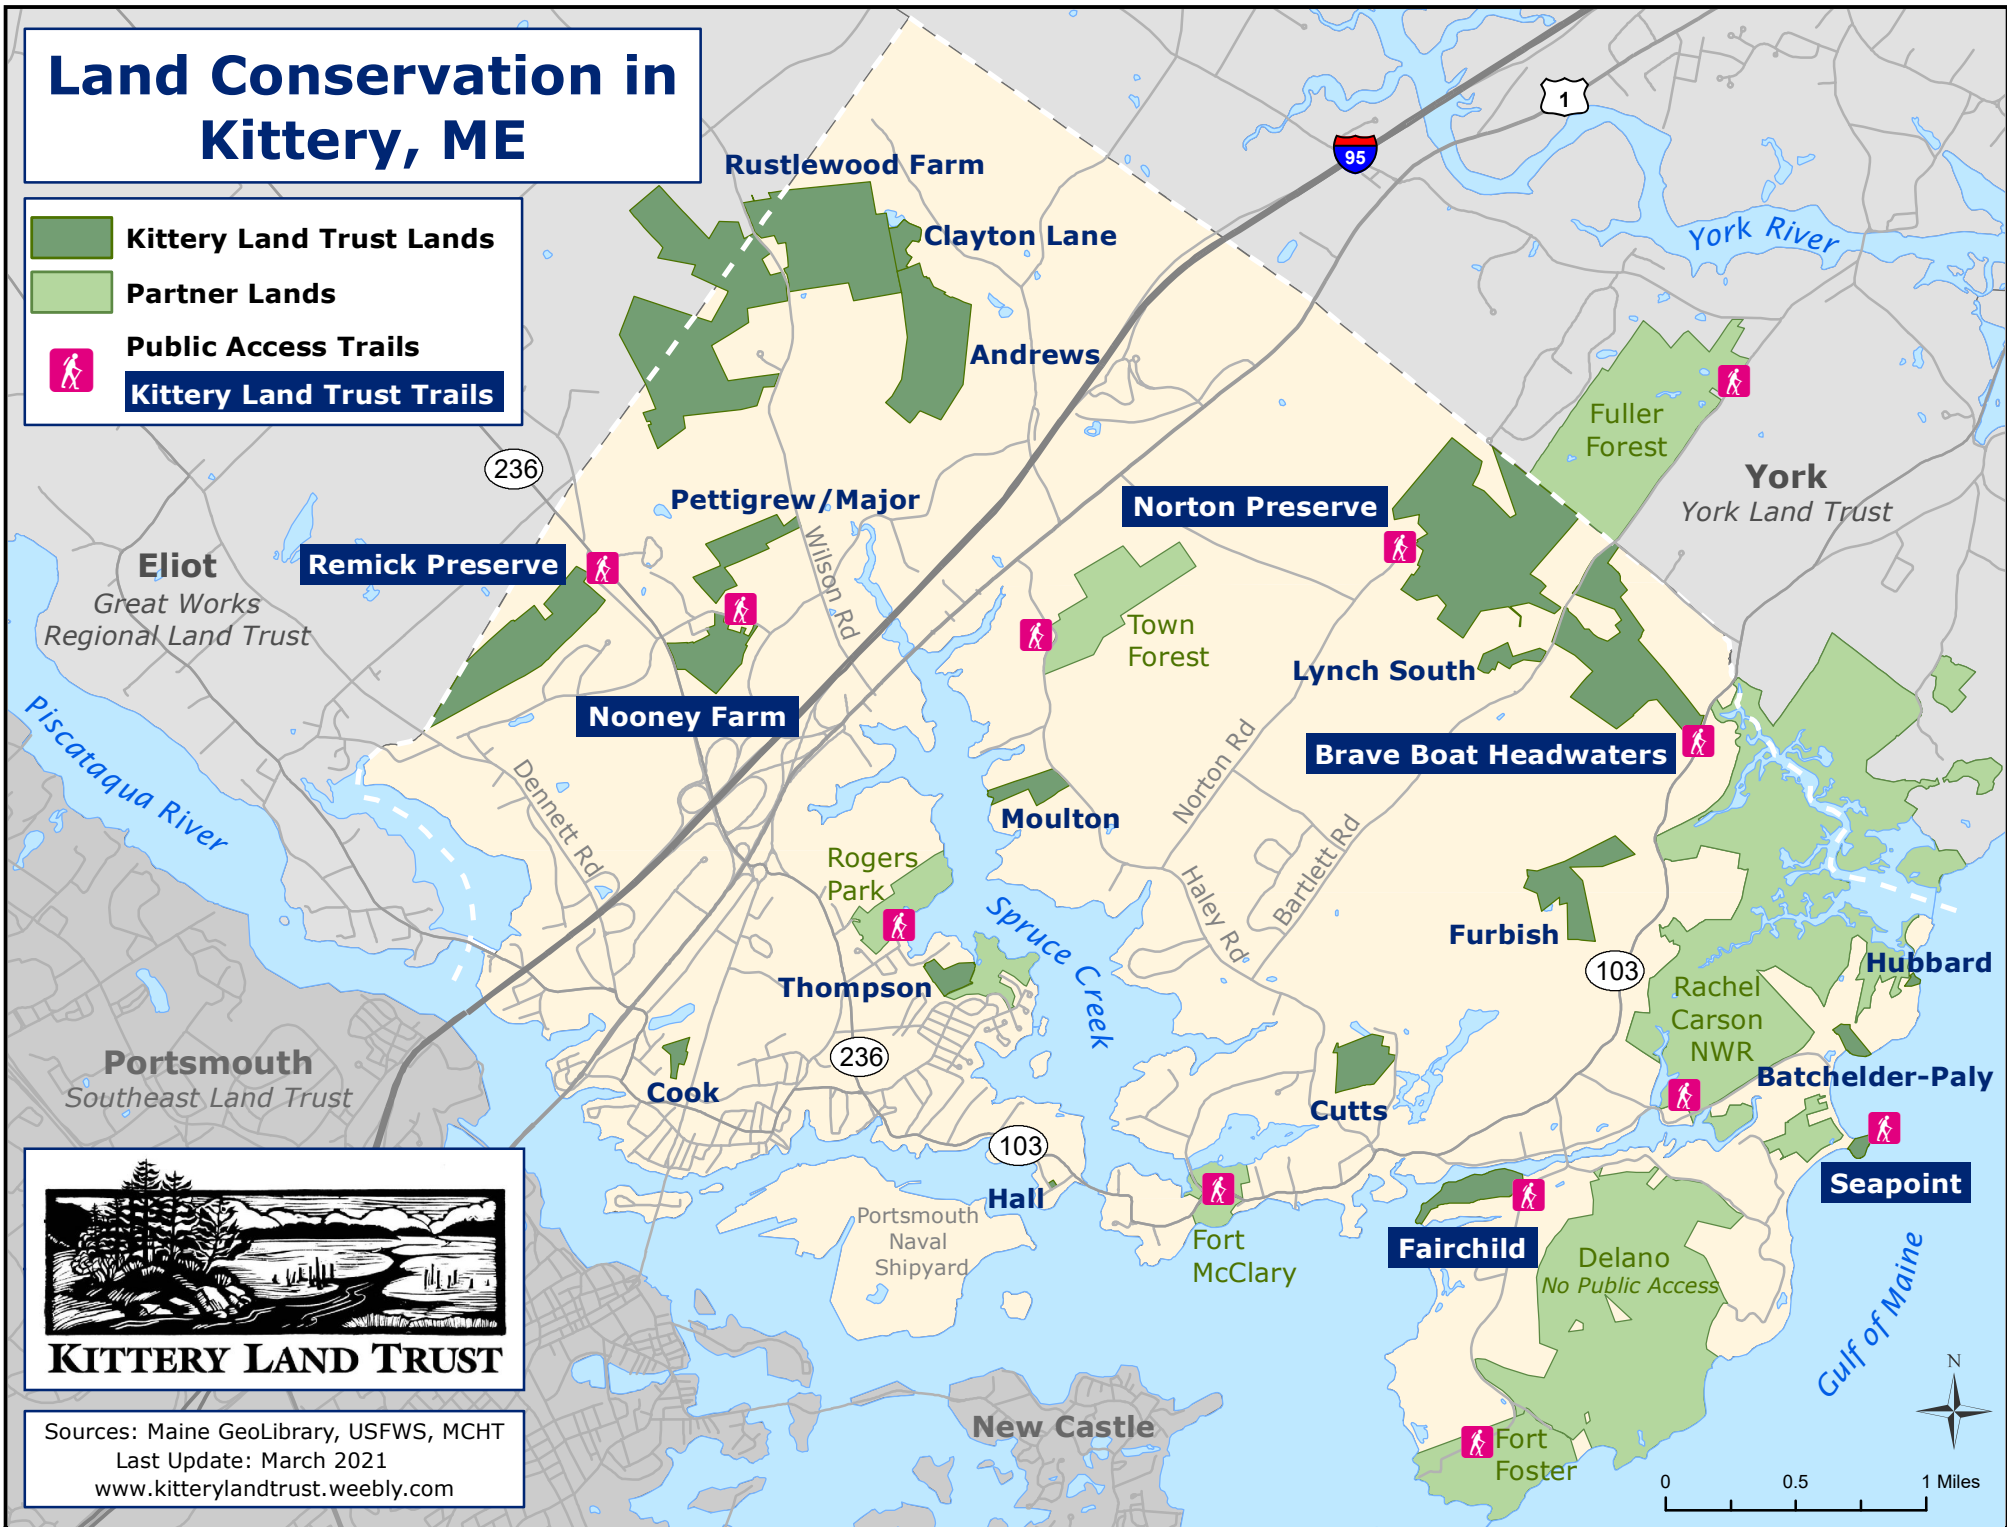

Land Conservation in Kittery, ME

-  Kittery Land Trust Lands
-  Partner Lands
-  Public Access Trails
-  Kittery Land Trust Trails

KITTERY LAND TRUST

Sources: Maine GeoLibrary, USFWS, MCHT
 Last Update: March 2021
www.kitterylandtrust.weebly.com